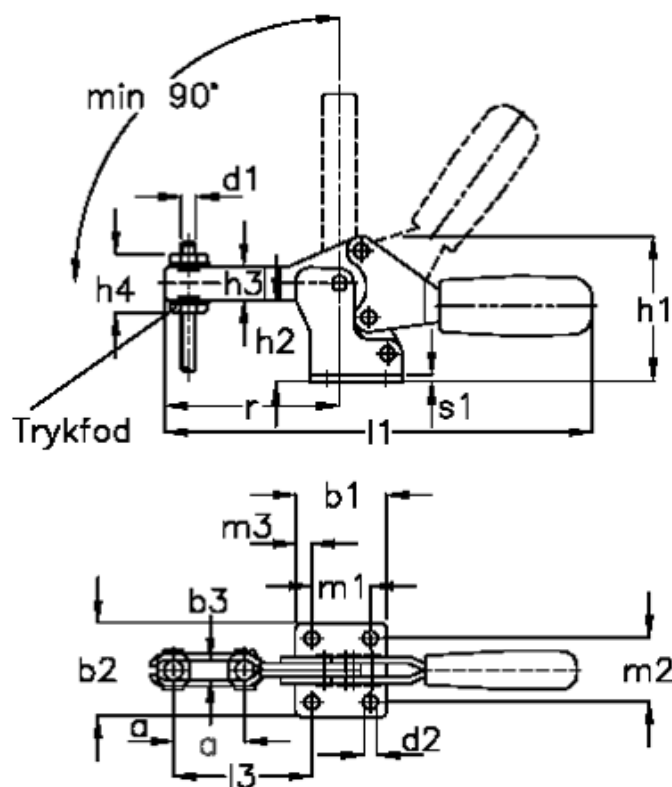

# Data Sheet

Article number: 2013510891

Description: E+G Klee horizontal clamp  
GN 820-130-M-NI, stainless steel

## Measures

a approx. = 32	h3 = 14	m3 = 5.00
b1 = 36	h4 = 27	r = 62.0
b2 = 40.0	Holding force N = 1000	s1 = 2.5
b3 = 6.5	l1 = 168	Size = 130
d1 = M 6	l2 = 92	
d2 = 5.5	l3 = 53.0	
h1 = 51	m1 = 26.0	
h2 = 29.0	m2 = 26.0	